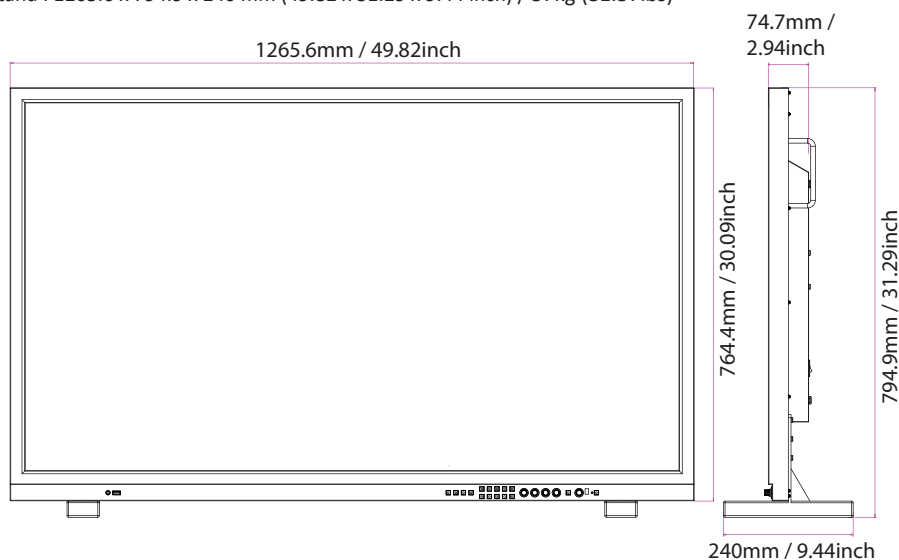

## Specifications

ITEM		OBM-U558K
Input	4 x BNC	12G/6G/3G/HD
	1 x HDMI	HDMI 2.0
	2 x SFP	2 X SFP
Output	4 x BNC	12G/6G/3G/HD/4 Active Loop Output
Input Signal Format	SMPTE ST 2082-12(12G Quad 8K)	4320p(60/59.94/50)
	SMPTE ST 2082-10(12G Single)	2160p(60/59.94/50/30/29.97/25/24/23.98)
	SMPTE ST 2081-11(6G Dual)	2160p(60/59.94/50)
	SMPTE ST 2081-10(6G Single)	2160p(30/29.97/25/24/23.98)
	SMPTE ST 425-5(3G Quad 4K)	2160p(60/59.94/50/30/29.97/25/24/23.98)
	SMPTE ST 425-AB	1080p(60/59.94/50/30/29.97/25/24/23.98/30sF/29.97sF/25sF/24sF/23.98sF) / 1080i (60/59.94/50)
	SMPTE ST 274	1080p(30/29.97/25/24/23.98/24sF/23.98sF)
		1080i (60/59.94/50)
	SMPTE ST 296	720p(60/59.94/50)
	SMPTE ST 260	1920 x 1035i(60/59.94)
	SMPTE ST 2048	2048 x 1080p(24/23.98/24sF/23.98sF)
	HDMI 2.0	~ 2160p(60)
SFP	12Gbps, 6Gbps, 2.970Gbps, 1.485Gbps, 270Mbps	
Audio In/Out	1 x Phone Jack In	Line In(Stereo)
	1 x Phone Jack Out	H/P Out(Front, Stereo)
Display	Size	55" LCD
	Resolution	3840 x 2160 (16:9)
	Pixel Pitch	0.315mm
	Color	1.073B Colors(8bit+2bit FRC)
	Viewing Angle	178(H), 178(V)
	Luminance of White	500cd/m <sup>2</sup>
	Contrast	4000 : 1
Display Area (H x V)	1209.6 x 680.4 (mm)	
General	2 x Ethernet	Control/Update, RJ-45P Input / Output
	1 x GPIO	GPI-7 Port, RJ-45P Jack
	2 x Serial	RS-422 Jack, RJ-45P Input / Output
	1 x USB	For Firmware Update, Color Calibration
	Power Requirements	AC(100-240V, 50/60Hz)
	Power Consumption	220W
	Operating Temperature	0°C ~ 40°C(32°F~104°F)
	Operating Humidity	20% ~ 80% RH
	Weight(With Stand)	37kg / 81.57lbs
	Dimensions (WxHxD)	1265.6 x 794.9 x 240mm (with stand)
	(With Stand)	49.82 x 31.29 x 9.44inch
	Accessories	Power Cable
Option	Wall Mount Kit / Carrying Case	

--Main Body : 1265.6 x 764.4 x 74.7 mm (49.82 x 30.09 x 2.94 inch) / 34.8kg (76.72lbs)

--With Stand : 1265.6 x 794.9 x 240 mm (49.82 x 31.29 x 9.44 inch) / 37kg (81.57lbs)

\* Specifications are subject to change without prior notice for the product quality improvement.