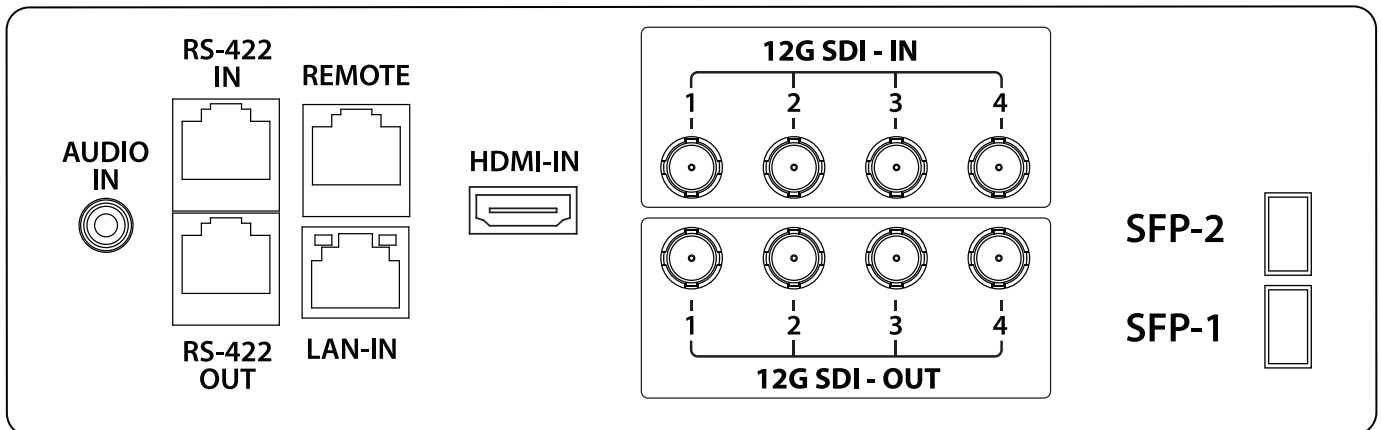

The OBM-U558K features wide viewing angle IPS panel, 3840 x 2160 / 16:9 aspect ratio, 500cd/m<sup>2</sup>, wide color gamut, custom 3D LUT import, which make it ideal for 4K/8K live production, versatile monitoring and field production applications.

## Specifications

ITEM		OBM-U558K
Input	4 x BNC	12G/6G/3G/HD
	1 x HDMI	HDMI 2.0
	2 x SFP	2 X SFP
Output	4 x BNC	12G/6G/3G/HD/4 Active Loop Output
Input Signal Format	SMPTE ST 2082-12(12G Quad 8K)	4320p(60/59.94/50)
	SMPTE ST 2082-10(12G Single)	2160p(60/59.94/50/30/29.97/25/24/23.98)
	SMPTE ST 2081-11(6G Dual)	2160p(60/59.94/50)
	SMPTE ST 2081-10(6G Single)	2160p(30/29.97/25/24/23.98)
	SMPTE ST 425-5(3G Quad 4K)	2160p(60/59.94/50/30/29.97/25/24/23.98)
	SMPTE ST 425-AB	1080p(60/59.94/50/30/29.97/25/24/23.98/30sF/29.97sF/25sF/24sF/23.98sF) / 1080i (60/59.94/50)
	SMPTE ST 274	1080p(30/29.97/25/24/23.98/24sF/23.98sF)
		1080i (60/59.94/50)
	SMPTE ST 296	720p(60/59.94/50)
	SMPTE ST 260	1920 x 1035i(60/59.94)
	SMPTE ST 2048	2048 x 1080p(24/23.98/24sF/23.98sF)
	HDMI 2.0	~ 2160p(60)
SFP	12Gbps, 6Gbps, 2.970Gbps, 1.485Gbps, 270Mbps	
Audio In/Out	1 x Phone Jack In	Line In(Stereo)
	1 x Phone Jack Out	H/P Out(Front, Stereo)
Display	Size	55" LCD
	Resolution	3840 x 2160 (16:9)
	Pixel Pitch	0.315mm
	Color	1.073B Colors(8bit+2bit FRC)
	Viewing Angle	178(H), 178(V)
	Luminance of White	500cd/m <sup>2</sup>
	Contrast	4000 : 1
Display Area (H x V)	1209.6 x 680.4 (mm)	
General	2 x Ethernet	Control/Update, RJ-45P Input / Output
	1 x GPIO	GPI-7 Port, RJ-45P Jack
	2 x Serial	RS-422 Jack, RJ-45P Input / Output
	1 x USB	For Firmware Update, Color Calibration
	Power Requirements	AC(100-240V, 50/60Hz)
	Power Consumption	220W
	Operating Temperature	0°C ~ 40°C(32°F~104°F)
	Operating Humidity	20% ~ 80% RH
	Weight(With Stand)	37kg / 81.57lbs
	Dimensions (WxHxD)	1265.6 x 794.9 x 240mm (with stand)
	(With Stand)	49.82 x 31.29 x 9.44inch
	Accessories	Power Cable
Option	Wall Mount Kit / Carrying Case	